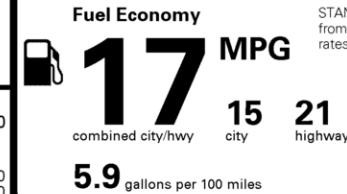

DESTINATION CHARGES 1,895.00

Total* $56,930.00

**Replaces Standard Equipment
**Replaces Standard Equipment

**Not actual Monroney Label. Provided for informational purposes only. Vehicle features, pricing and other information subject to change, may vary from actual vehicle content and/or Monroney label description. While Nissan makes reasonable efforts to ensure accuracy of information, Nissan is not responsible for changes, errors or omissions. See actual vehicle and/or verify information in question with your Nissan dealer.

EPA DOT Fuel Economy and Environment Gasoline Vehicle

STANDARD PICKUP TRUCKS range from 12 to 73 MPG. The best vehicle rates 140 MPGe.

You spend $9,250
more in fuel costs over 5 years
compared to the average new vehicle.

Annual fuel cost $3,800