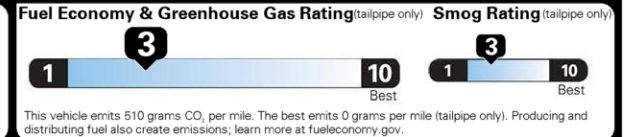

Actual results will vary for many reasons, including driving conditions and how you drive and maintain your vehicle. The average new vehicle gets 28 MPG and costs $9,750 to fuel over 5 years. Cost estimates are based on 15,000 miles per year at $4.30 per gallon. MPGe is miles per gasoline gallon equivalent. Vehicle emissions are a significant cause of climate change and smog.

fuelconomy.gov

Calculate personalized estimates and compare vehicles

GOVERNMENT 5-STAR SAFETY RATINGS

Overall Vehicle Score ★★★★★
Based on the combined ratings of frontal, side and rollover. Should ONLY be compared to other vehicles of similar size and weight.

Frontal Crash Driver ★★★★★ Passenger ★★★
Based on the risk of injury in a frontal impact. Should ONLY be compared to other vehicles of similar size and weight.

Side Crash Front seat ★★★★★ Rear seat ★★★★★
Based on the risk of injury in a side impact.

Rollover ★★★★★
Based on the risk of rollover in a single-vehicle crash.

Star ratings range from 1 to 5 stars (★★★★★) with 5 being the highest.

Source: National Highway Traffic Safety Administration (NHTSA)

www.safercar.gov or 1-888-327-4236

This Vehicle qualifies for Nissan's

Security+Plus Extended Protection Plan

The only service agreement backed by Nissan Extended Services North America!
Ask your dealer for details, or call 1-800-NISSAN-1 for more information

Dealer:
LOKEY NISSAN
27758 US HIGHWAY 19 N
CLEARWATER, FL 33761

VIN: 1N6AA1EF7RN104406
MDL: 38314-104406 KAD-G
OPT: B-B92F96K02K05K96M9ZT01U
01C03K11M12

EXT: GUN METALLIC
INT: BLACK
EMS: 50 STATE EMISSIONS

Transport Method:TRUCK

2039015235612AS3022